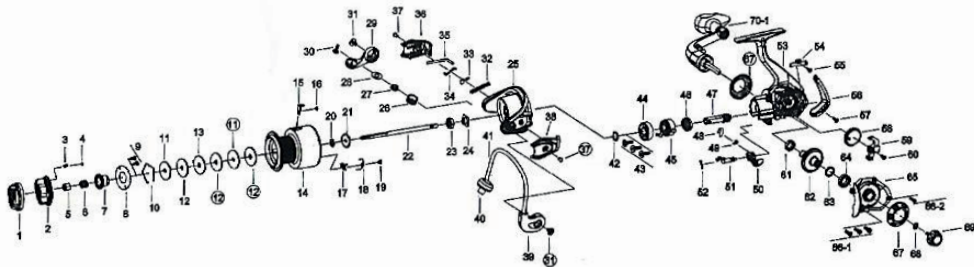

# EXPLODE DRAWING

KEY NO	Parts Name
1	top drag decoration
2	top drag
3	spring
4	click stick
5	screw nut
6	spring
7	push holder
8	push holder plate
9	screw
10	star spring
11	washer
12	drag washer
13	ear washer
14	spool
15	wire holder
16	wire plate
17	click plate
18	spring
19	screw

KEY NO	Parts Name
20	click washer
21	click round
22	main shaft
23	screw
24	rotor plate
25	rotor
26	wire roller
27	bushings
28	bend holder
29	bend seat
30	screw
31	bend screw
32	strong spring
33	spring holder
34	bend shaft
35	wire stick
36	bend decoration
37	screw

KEY NO	Parts Name
38	square decoration
39	square seat
40	wire screw
41	wire
42	washer
43	screw
44	ball bearing
45	one-way ball bearing
46	ball bearing
47	gear shaft
48	reverse plate
49	screw
50	reverse button
51	reverse shaft
52	spring
53	body
54	slide plate
55	screw
56	body decoration

KEY NO	Parts Name
57	screw
58	gear
59	slide plate
60	screw
61	ball bearing
62	gear disk
63	gear washer
64	ball bearing
65	body cover
66-1	screw
66-2	screw
67	cover decoration
68	gear washer
69	handle cover
70	handle